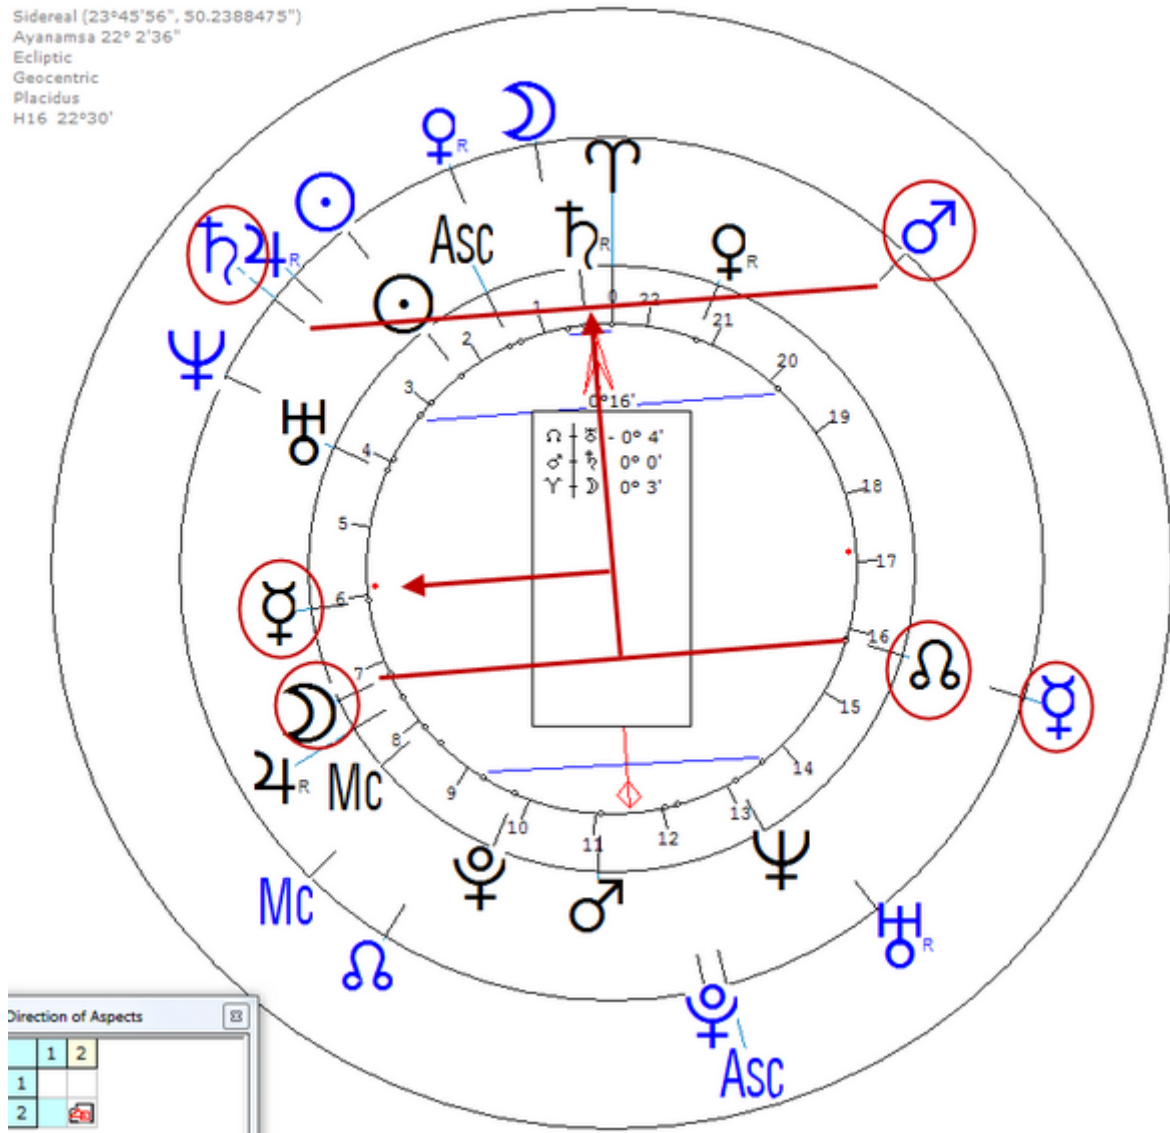

Recabarren, Luis Emilio

16 July 1876 at 12:30 (= 12:30 PM)Valparaíso, Chile, 33s02, 71w38
Chilean political figure.

<https://www.astro.com/astro-databank/Recabarren,_Luis_Emilio>

Death by Suicide 19 December 1924 in Santiago, Chile.

Source Notes :

Castellanos quotes birth certificate but add that it is not clear if the time is 0.30 or 12.30

Solar Return (Harmonic 16) Birth time is 12:30

Solar $\odot/\hbar = \mathcal{D}_n/\mathcal{O}_n = \mathcal{Y}_n$

Recabarren, Luis Emilio
16 July 1876 Sun 12:30 (GMT-4:46:32) 33s02 71w38
Valparaiso, Chile
Sidereal (23°45'56", 50.2388475")
Ayanamsa 22° 2'36"
Ecliptic
Geocentric
Placidus
H16 22°30'